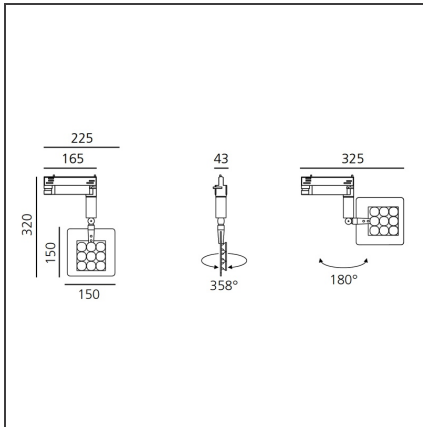

Una Pro Track - 9 LED 38° 3000K

IP20 

DESIGN BY

Carlotta de Bevilacqua

DESCRIPTION

UNA PRO is the result of a new design approach. The objective was to obtain the same high performance of a halogen spotlight from a LED one, but at the same time the classic spotlight icon was brought up for discussion. Thanks to new significant technological innovation, the old concept had to be reinvented and so did the looks and main features of an entire category of luminaries. Important purposes were also energy and material saving and light duration. Due to innovative research and a well-proven expertise, the spotlight system performance is the same as that of previous halogen systems but the overall performance achieved is much better. In fact, the energy consumption of these spotlights is low, the user's relationship with the environment is revolutionary, his interaction with it is free and creative. In addition the the light fixture appears thin due to the flat profile (only 3 mm).

TECHNICAL DRAWINGS

FEATURES

Article Code:	DD0014D10A3W	Material:	Aluminium, plastic
Colour:	White	Series:	Indoor
Installation:	Track, Recessed, Wall, Ceiling		
Environment:	Indoor		

DIMENSIONS

Height:	cm 15
Weight:	kg 0.7
Base Length:	cm 16.5
Base Width:	cm 4.3
Max Extension Height:	cm 32

INCLUDED SOURCES

Category:	LED	Color temperature (K):	3000K
Number:	1		
Watt:	10,5W		
Type:	0		
Class:	A		

LUMINAIRE

Watt:	10,5W	Delivered lumens output (lm):	610lm
		CCT:	3000K
		Efficiency:	68%
		Efficacy:	60.97lm/W
		CRI:	80