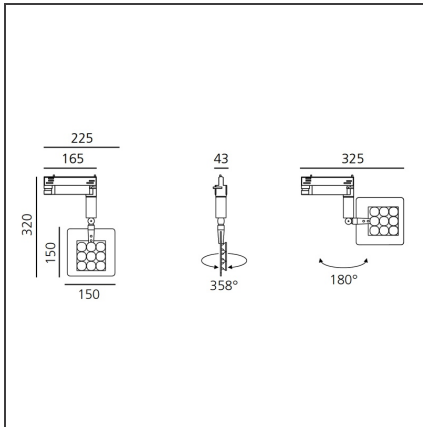

Una Pro Track - 9 LED 38° 3000K

IP20 

DESIGN BY

Carlotta de Bevilacqua

DESCRIPTION

UNA PRO is the result of a new design approach. The objective was to obtain the same high performance of a halogen spotlight from a LED one, but at the same time the classic spotlight icon was brought up for discussion. Thanks to new significant technological innovation, the old concept had to be reinvented and so did the looks and main features of an entire category of luminaries. Important purposes were also energy and material saving and light duration. Due to innovative research and a well-proven expertise, the spotlight system performance is the same as that of previous halogen systems but the overall performance achieved is much better. In fact, the energy consumption of these spotlights is low, the user's relationship with the environment is revolutionary, his interaction with it is free and creative. In addition the the light fixture appears thin due to the flat profile (only 3 mm).

TECHNICAL DRAWINGS

FEATURES

Article Code:	DD0014D00A3W	Material:	Aluminium, plastic
Colour:	Aluminium	Series:	Indoor
Installation:	Track, Recessed, Wall, Ceiling		
Environment:	Indoor		

DIMENSIONS

Height:	cm 15
Weight:	kg 0.7
Base Length:	cm 16.5
Base Width:	cm 4.3
Max Extension Height:	cm 32

INCLUDED SOURCES

Category:	LED	Color temperature (K):	3000K
Number:	1		
Watt:	10,5W		
Type:	0		
Class:	A		

LUMINAIRE

Watt:	10,5W	Delivered lumens output (lm):	610lm
		CCT:	3000K
		Efficiency:	68%
		Efficacy:	60.97lm/W
		CRI:	80