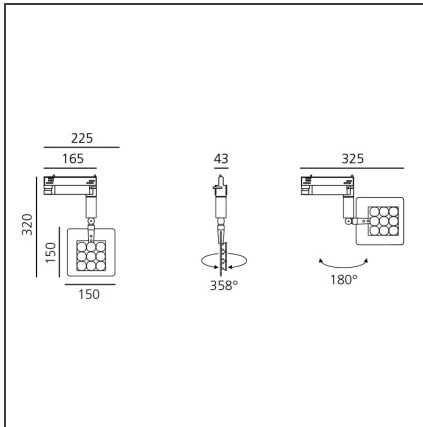

Una Pro Track - 9 LED 20° 3000K

IP20 

DESIGN BY

Carlotta de Bevilacqua

DESCRIPTION

UNA PRO is the result of a new design approach. The objective was to obtain the same high performance of a halogen spotlight from a LED one, but at the same time the classic spotlight icon was brought up for discussion. Thanks to new significant technological innovation, the old concept had to be reinvented and so did the looks and main features of an entire category of luminaries. Important purposes were also energy and material saving and light duration. Due to innovative research and a well-proven expertise, the spotlight system performance is the same as that of previous halogen systems but the overall performance achieved is much better. In fact, the energy consumption of these spotlights is low, the user's relationship with the environment is revolutionary, his interaction with it is free and creative. In addition the the light fixture appears thin due to the flat profile (only 3 mm).

TECHNICAL DRAWINGS

FEATURES

Article Code:	DD0014D10A2W	Material:	Aluminium, plastic
Colour:	White	Series:	Indoor
Installation:	Track, Recessed, Wall, Ceiling		
Environment:	Indoor		

DIMENSIONS

Height:	cm 15
Weight:	kg 0.7
Base Diameter:	cm 10
Max Extension Height:	cm 28

INCLUDED SOURCES

Category:	LED	Color temperature (K):	3000K
Number:	1		
Watt:	10,5W		
Type:	0		
Class:	A		

LUMINAIRE

Watt:	10,5W	Delivered lumens output (lm):	585lm
		CCT:	3000K
		Efficiency:	65%
		Efficacy:	58.5lm/W
		CRI:	80