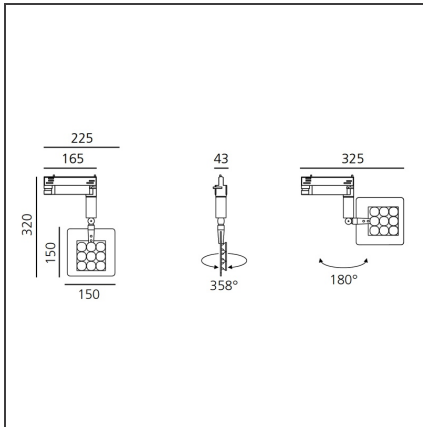

Una Pro Track - 9 LED 20° 3000K

IP20 

DESIGN BY

Carlotta de Bevilacqua

DESCRIPTION

UNA PRO is the result of a new design approach. The objective was to obtain the same high performance of a halogen spotlight from a LED one, but at the same time the classic spotlight icon was brought up for discussion. Thanks to new significant technological innovation, the old concept had to be reinvented and so did the looks and main features of an entire category of luminaires. Important purposes were also energy and material saving and light duration. Due to innovative research and a well-proven expertise, the spotlight system performance is the same as that of previous halogen systems but the overall performance achieved is much better. In fact, the energy consumption of these spotlights is low, the user's relationship with the environment is revolutionary, his interaction with it is free and creative. In addition the the light fixture appears thin due to the flat profile (only 3 mm).

TECHNICAL DRAWINGS

FEATURES

Article Code:	DD0014D00A2W	Material:	Aluminium, plastic
Colour:	Aluminium	Series:	Indoor
Installation:	Track, Recessed, Wall, Ceiling		
Environment:	Indoor		

DIMENSIONS

Height:	cm 15
Weight:	kg 0.7
Base Length:	cm 16.5
Base Width:	cm 4.3
Max Extension Height:	cm 32

INCLUDED SOURCES

Category:	LED	Color temperature (K):	3000K
Number:	1		
Watt:	10,5W		
Type:	0		
Class:	A		

LUMINAIRE

Watt:	10,5W	Delivered lumens output (lm):	585lm
		CCT:	3000K
		Efficiency:	65%
		Efficacy:	58.5lm/W
		CRI:	80