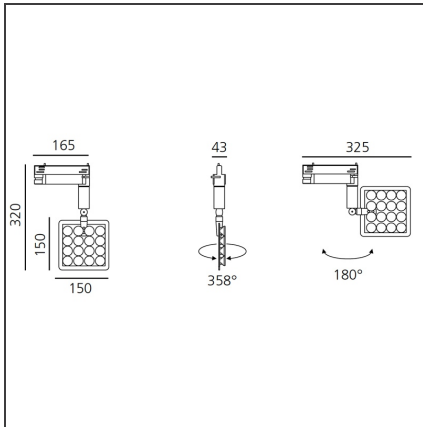

## FEATURES

<b>Article Code:</b>	DD0014D10C1	<b>Material:</b>	Aluminium, plastic
<b>Colour:</b>	White	<b>Series:</b>	Indoor
<b>Installation:</b>	Track, Recessed, Wall, Ceiling		
<b>Environment:</b>	Indoor		

## DIMENSIONS

<b>Height:</b>	cm 15
<b>Weight:</b>	kg 0.7
<b>Base Length:</b>	cm 16.5
<b>Base Width:</b>	cm 4.3
<b>Max Extension Height:</b>	cm 32