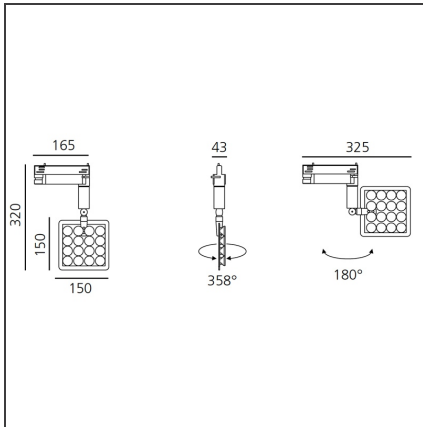

## FEATURES

<b>Article Code:</b>	DD0014D10C1W	<b>Material:</b>	Aluminium, plastic
<b>Colour:</b>	White	<b>Series:</b>	Indoor
<b>Installation:</b>	Track, Recessed, Wall, Ceiling		
<b>Environment:</b>	Indoor		

## DIMENSIONS

<b>Height:</b>	cm 15
<b>Weight:</b>	kg 0.7
<b>Base Length:</b>	cm 16.5
<b>Base Width:</b>	cm 4.3
<b>Max Extension Height:</b>	cm 32