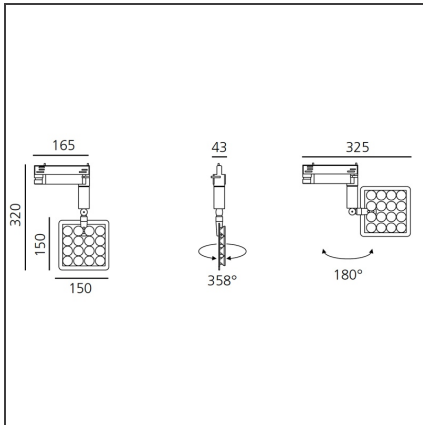

Una Pro Track - 16 LED 6° 3000K

 IP20 

DESIGN BY

Carlotta de Bevilacqua

DESCRIPTION

UNA PRO is the result of a new design approach. The objective was to obtain the same high performance of a halogen spotlight from a LED one, but at the same time the classic spotlight icon was brought up for discussion. Thanks to new significant technological innovation, the old concept had to be reinvented and so did the looks and main features of an entire category of luminaires. Important purposes were also energy and material saving and light duration. Due to innovative research and a well-proven expertise, the spotlight system performance is the same as that of previous halogen systems but the overall performance achieved is much better. In fact, the energy consumption of these spotlights is low, the user's relationship with the environment is revolutionary, his interaction with it is free and creative. In addition the the light fixture appears thin due to the flat profile (only 3 mm).

TECHNICAL DRAWINGS

FEATURES

Article Code:	DD0014D00C1W	Material:	Aluminium, plastic
Colour:	Aluminium	Series:	Indoor
Installation:	Track, Recessed, Wall, Ceiling		
Environment:	Indoor		

DIMENSIONS

Height:	cm 15
Weight:	kg 0.7
Base Length:	cm 16.5
Base Width:	cm 4.3
Max Extension Height:	cm 32

INCLUDED SOURCES

Category:	LED	Color temperature (K):	3000K
Number:	1		
Watt:	20W		
Type:	0		
Class:	A		

LUMINAIRE

Watt:	20W	Delivered lumens output (lm):	1136lm
		CCT:	3000K
		Efficiency:	72%
		Efficacy:	59.81lm/W
		CRI:	80