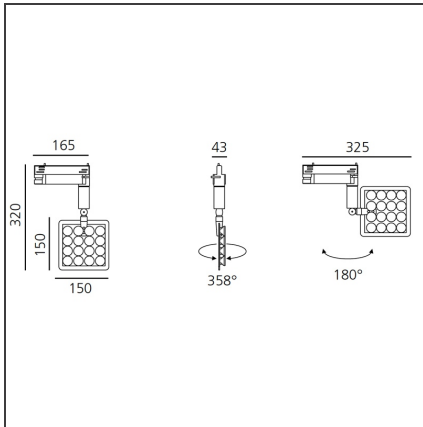

Una Pro Track - 16 LED 38° 3700K

IP20 

DESIGN BY

Carlotta de Bevilacqua

DESCRIPTION

UNA PRO is the result of a new design approach. The objective was to obtain the same high performance of a halogen spotlight from a LED one, but at the same time the classic spotlight icon was brought up for discussion. Thanks to new significant technological innovation, the old concept had to be reinvented and so did the looks and main features of an entire category of luminaries. Important purposes were also energy and material saving and light duration. Due to innovative research and a well-proven expertise, the spotlight system performance is the same as that of previous halogen systems but the overall performance achieved is much better. In fact, the energy consumption of these spotlights is low, the user's relationship with the environment is revolutionary, his interaction with it is free and creative. In addition the the light fixture appears thin due to the flat profile (only 3 mm).

TECHNICAL DRAWINGS

FEATURES

Article Code:	DD0014D10C3	Material:	Aluminium, plastic
Colour:	White	Series:	Indoor
Installation:	Track, Recessed, Wall, Ceiling		
Environment:	Indoor		

DIMENSIONS

Height:	cm 15
Weight:	kg 0.7
Base Length:	cm 16.5
Base Width:	cm 4.3
Max Extension Height:	cm 32

INCLUDED SOURCES

Category:	LED	Color temperature (K):	3700K
Number:	1		
Watt:	20W		
Type:	0		
Class:	A		

LUMINAIRE

Watt:	20W	Delivered lumens output (lm):	1130lm
		CCT:	3700K
		CRI:	80