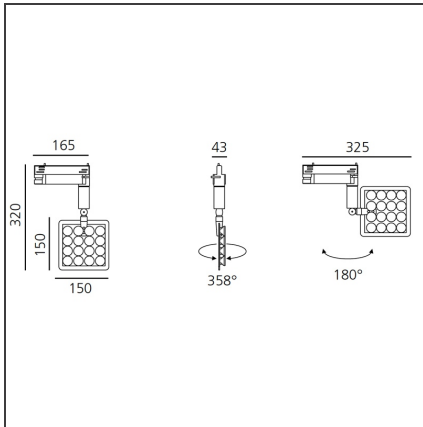

Una Pro Track - 16 LED 38° 3700K

IP20 

DESIGN BY

Carlotta de Bevilacqua

DESCRIPTION

UNA PRO is the result of a new design approach. The objective was to obtain the same high performance of a halogen spotlight from a LED one, but at the same time the classic spotlight icon was brought up for discussion. Thanks to new significant technological innovation, the old concept had to be reinvented and so did the looks and main features of an entire category of luminaries. Important purposes were also energy and material saving and light duration. Due to innovative research and a well-proven expertise, the spotlight system performance is the same as that of previous halogen systems but the overall performance achieved is much better. In fact, the energy consumption of these spotlights is low, the user's relationship with the environment is revolutionary, his interaction with it is free and creative. In addition the the light fixture appears thin due to the flat profile (only 3 mm).

TECHNICAL DRAWINGS

FEATURES

Article Code:	DD0014D00C3	Material:	Aluminium, plastic
Colour:	Aluminium	Series:	Indoor
Installation:	Track, Recessed, Wall, Ceiling		
Environment:	Indoor		

DIMENSIONS

Height:	cm 15
Weight:	kg 0.7
Base Length:	cm 16.5
Base Width:	cm 4.3
Max Extension Height:	cm 32

INCLUDED SOURCES

Category:	LED	Color temperature (K):	3700K
Number:	1		
Watt:	20W		
Type:	0		
Class:	A		

LUMINAIRE

Watt:	20W	Delivered lumens output (lm):	1130lm
		CCT:	3700K
		CRI:	80