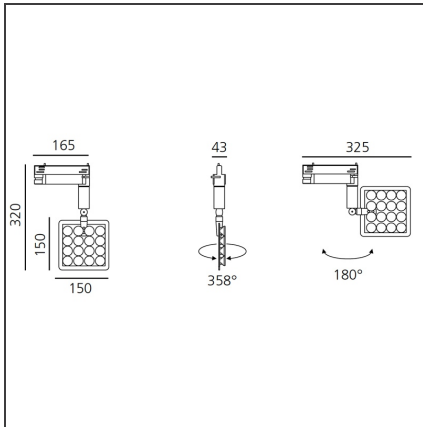

Una Pro Track - 16 LED 38° 3000K

IP20 

DESIGN BY

Carlotta de Bevilacqua

DESCRIPTION

UNA PRO is the result of a new design approach. The objective was to obtain the same high performance of a halogen spotlight from a LED one, but at the same time the classic spotlight icon was brought up for discussion. Thanks to new significant technological innovation, the old concept had to be reinvented and so did the looks and main features of an entire category of luminaries. Important purposes were also energy and material saving and light duration. Due to innovative research and a well-proven expertise, the spotlight system performance is the same as that of previous halogen systems but the overall performance achieved is much better. In fact, the energy consumption of these spotlights is low, the user's relationship with the environment is revolutionary, his interaction with it is free and creative. In addition the the light fixture appears thin due to the flat profile (only 3 mm).

TECHNICAL DRAWINGS

FEATURES

Article Code:	DD0014D10C3W	Material:	Aluminium, plastic
Colour:	White	Series:	Indoor
Installation:	Track, Recessed, Wall, Ceiling		
Environment:	Indoor		

DIMENSIONS

Height:	cm 15
Weight:	kg 0.7
Base Length:	cm 16.5
Base Width:	cm 4.3
Max Extension Height:	cm 32

INCLUDED SOURCES

Category:	LED	Color temperature (K):	3000K
Number:	1		
Watt:	20W		
Type:	0		
Class:	A		

LUMINAIRE

Watt:	20W	Delivered lumens output (lm):	1061lm
		CCT:	3000K
		Efficiency:	67%
		Efficacy:	55.84lm/W
		CRI:	80