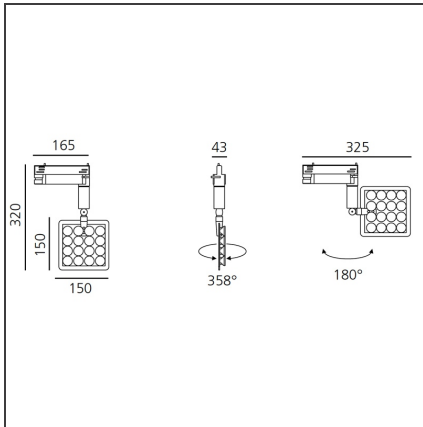

Una Pro Track - 16 LED 38° 3000K

IP20

DESIGN BY

Carlotta de Bevilacqua

DESCRIPTION

UNA PRO is the result of a new design approach. The objective was to obtain the same high performance of a halogen spotlight from a LED one, but at the same time the classic spotlight icon was brought up for discussion. Thanks to new significant technological innovation, the old concept had to be reinvented and so did the looks and main features of an entire category of luminaries. Important purposes were also energy and material saving and light duration. Due to innovative research and a well-proven expertise, the spotlight system performance is the same as that of previous halogen systems but the overall performance achieved is much better. In fact, the energy consumption of these spotlights is low, the user's relationship with the environment is revolutionary, his interaction with it is free and creative. In addition the the light fixture appears thin due to the flat profile (only 3 mm).

TECHNICAL DRAWINGS

FEATURES

Article Code:	DD0014D00C3W	Material:	Aluminium, plastic
Colour:	Aluminium	Series:	Indoor
Installation:	Track, Recessed, Wall, Ceiling		
Environment:	Indoor		

DIMENSIONS

Height:	cm 15
Weight:	kg 0.7
Base Length:	cm 16.5
Base Width:	cm 4.3
Max Extension Height:	cm 32

INCLUDED SOURCES

Category:	LED	Color temperature (K):	3000K
Number:	1		
Watt:	20W		
Type:	0		
Class:	A		

LUMINAIRE

Watt:	20W	Delivered lumens output (lm):	1061lm
		CCT:	3000K
		Efficiency:	67%
		Efficacy:	55.84lm/W
		CRI:	80