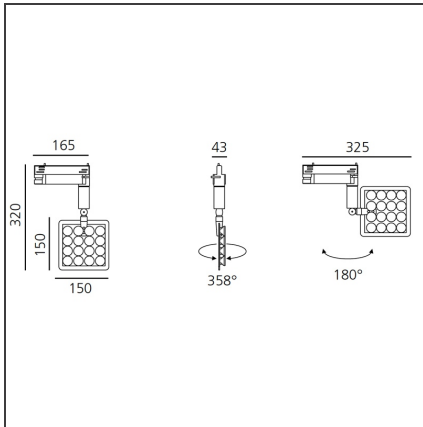

## FEATURES

<b>Article Code:</b>	DD0014D10C2	<b>Material:</b>	Aluminium, plastic
<b>Colour:</b>	White	<b>Series:</b>	Indoor
<b>Installation:</b>	Track, Recessed, Wall, Ceiling		
<b>Environment:</b>	Indoor		

## DIMENSIONS

<b>Height:</b>	cm 15
<b>Weight:</b>	kg 0.7
<b>Base Length:</b>	cm 16.5
<b>Base Width:</b>	cm 4.3
<b>Max Extension Height:</b>	cm 32