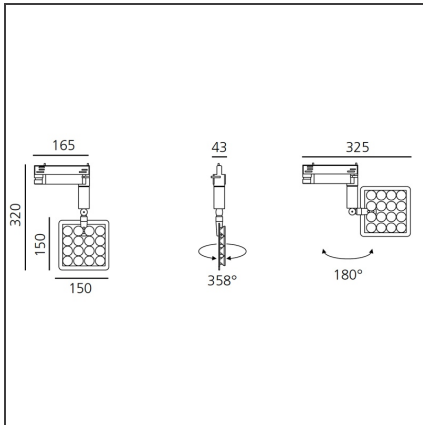

Una Pro Track - 16 LED 20° 3700K

 IP20 

DESIGN BY

Carlotta de Bevilacqua

DESCRIPTION

UNA PRO is the result of a new design approach. The objective was to obtain the same high performance of a halogen spotlight from a LED one, but at the same time the classic spotlight icon was brought up for discussion. Thanks to new significant technological innovation, the old concept had to be reinvented and so did the looks and main features of an entire category of luminaries. Important purposes were also energy and material saving and light duration. Due to innovative research and a well-proven expertise, the spotlight system performance is the same as that of previous halogen systems but the overall performance achieved is much better. In fact, the energy consumption of these spotlights is low, the user's relationship with the environment is revolutionary, his interaction with it is free and creative. In addition the the light fixture appears thin due to the flat profile (only 3 mm).

TECHNICAL DRAWINGS

FEATURES

Article Code:	DD0014D00C2	Material:	Aluminium, plastic
Colour:	Aluminium	Series:	Indoor
Installation:	Track, Recessed, Wall, Ceiling		
Environment:	Indoor		

DIMENSIONS

Height:	cm 15
Weight:	kg 0.7
Base Length:	cm 16.5
Base Width:	cm 4.3
Max Extension Height:	cm 32

INCLUDED SOURCES

Category:	LED	Color temperature (K):	3700K
Number:	1		
Watt:	20W		
Type:	0		
Class:	A		

LUMINAIRE

Watt:	20W	Delivered lumens output (lm):	1084lm
		CCT:	3700K
		CRI:	80