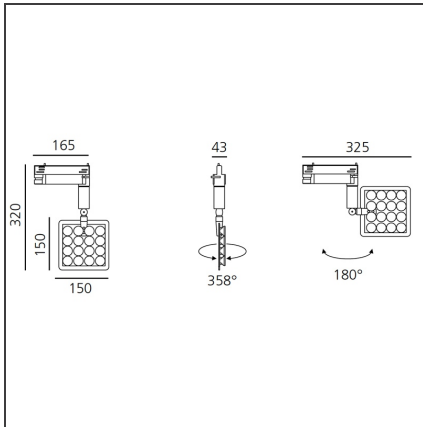

Una Pro Track - 16 LED 20° 3000K

IP20 

DESIGN BY

Carlotta de Bevilacqua

DESCRIPTION

UNA PRO is the result of a new design approach. The objective was to obtain the same high performance of a halogen spotlight from a LED one, but at the same time the classic spotlight icon was brought up for discussion. Thanks to new significant technological innovation, the old concept had to be reinvented and so did the looks and main features of an entire category of luminaries. Important purposes were also energy and material saving and light duration. Due to innovative research and a well-proven expertise, the spotlight system performance is the same as that of previous halogen systems but the overall performance achieved is much better. In fact, the energy consumption of these spotlights is low, the user's relationship with the environment is revolutionary, his interaction with it is free and creative. In addition the the light fixture appears thin due to the flat profile (only 3 mm).

TECHNICAL DRAWINGS

FEATURES

Article Code:	DD0014D00C2W	Material:	Aluminium, plastic
Colour:	Aluminium	Series:	Indoor
Installation:	Track, Recessed, Wall, Ceiling		
Environment:	Indoor		

DIMENSIONS

Height:	cm 15
Weight:	kg 0.7
Base Length:	cm 16.5
Base Width:	cm 4.3
Max Extension Height:	cm 32

INCLUDED SOURCES

Category:	LED	Color temperature (K):	3000K
Number:	1		
Watt:	20W		
Type:	0		
Class:	A		

LUMINAIRE

Watt:	20W	Delivered lumens output (lm):	1017lm
		CCT:	3000K
		Efficiency:	65%
		Efficacy:	53.54lm/W
		CRI:	80