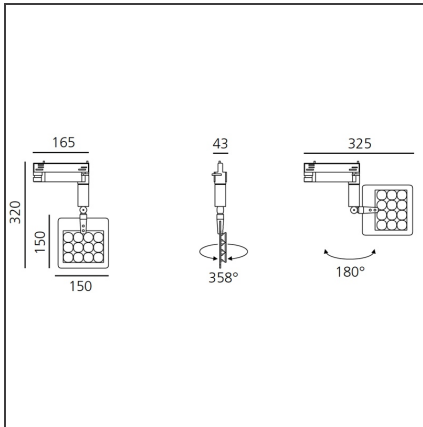

## TECHNICAL DRAWINGS

## FEATURES

<b>Article Code:</b>	DD0014D10B1	<b>Material:</b>	Aluminium, plastic
<b>Colour:</b>	White	<b>Series:</b>	Indoor
<b>Installation:</b>	Track, Recessed, Wall, Ceiling		
<b>Environment:</b>	Indoor		

## DIMENSIONS

<b>Height:</b>	cm 15
<b>Weight:</b>	kg 0.7
<b>Base Length:</b>	cm 16.5
<b>Base Width:</b>	cm 4.3
<b>Max Extension Height:</b>	cm 32