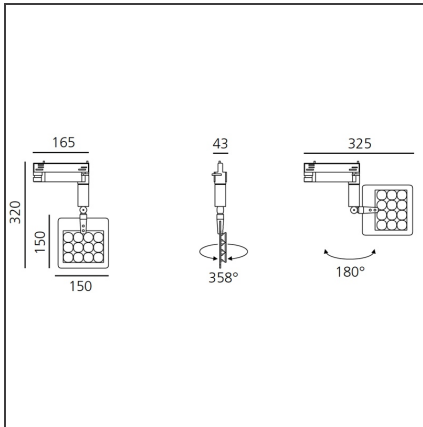

Una Pro Track - 12 LED 6° 3000K

IP20 

DESIGN BY

Carlotta de Bevilacqua

DESCRIPTION

UNA PRO is the result of a new design approach. The objective was to obtain the same high performance of a halogen spotlight from a LED one, but at the same time the classic spotlight icon was brought up for discussion. Thanks to new significant technological innovation, the old concept had to be reinvented and so did the looks and main features of an entire category of luminaries. Important purposes were also energy and material saving and light duration. Due to innovative research and a well-proven expertise, the spotlight system performance is the same as that of previous halogen systems but the overall performance achieved is much better. In fact, the energy consumption of these spotlights is low, the user's relationship with the environment is revolutionary, his interaction with it is free and creative. In addition the the light fixture appears thin due to the flat profile (only 3 mm).

TECHNICAL DRAWINGS

FEATURES

Article Code:	DD0014D10B1W	Material:	Aluminium, plastic
Colour:	White	Series:	Indoor
Installation:	Track, Recessed, Wall, Ceiling		
Environment:	Indoor		

DIMENSIONS

Height:	cm 15
Weight:	kg 0.7
Base Length:	cm 16.5
Base Width:	cm 4.3
Max Extension Height:	cm 32

INCLUDED SOURCES

Category:	LED	Color temperature (K):	3000K
Number:	1		
Watt:	13W		
Type:	0		
Class:	A		

LUMINAIRE

Watt:	13W	Delivered lumens output (lm):	869lm
		CCT:	3000K
		Efficiency:	72%
		Efficacy:	66.84lm/W
		CRI:	80