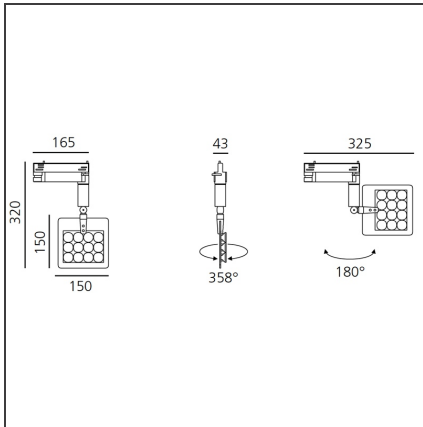

Una Pro Track - 12 LED 38° 3700K

IP20 

DESIGN BY

Carlotta de Bevilacqua

DESCRIPTION

UNA PRO is the result of a new design approach. The objective was to obtain the same high performance of a halogen spotlight from a LED one, but at the same time the classic spotlight icon was brought up for discussion. Thanks to new significant technological innovation, the old concept had to be reinvented and so did the looks and main features of an entire category of luminaries. Important purposes were also energy and material saving and light duration. Due to innovative research and a well-proven expertise, the spotlight system performance is the same as that of previous halogen systems but the overall performance achieved is much better. In fact, the energy consumption of these spotlights is low, the user's relationship with the environment is revolutionary, his interaction with it is free and creative. In addition the the light fixture appears thin due to the flat profile (only 3 mm).

TECHNICAL DRAWINGS

FEATURES

Article Code:	DD0014D10B3	Material:	Aluminium, plastic
Colour:	White	Series:	Indoor
Installation:	Track, Recessed, Wall, Ceiling		
Environment:	Indoor		

DIMENSIONS

Height:	cm 15
Weight:	kg 0.7
Base Length:	cm 16.5
Base Width:	cm 4.3
Max Extension Height:	cm 32

INCLUDED SOURCES

Category:	LED	Color temperature (K):	3700K
Number:	1		
Watt:	13W		
Type:	0		
Class:	A		

LUMINAIRE

Watt:	13W	Delivered lumens output (lm):	865lm
		CCT:	3700K
		CRI:	80