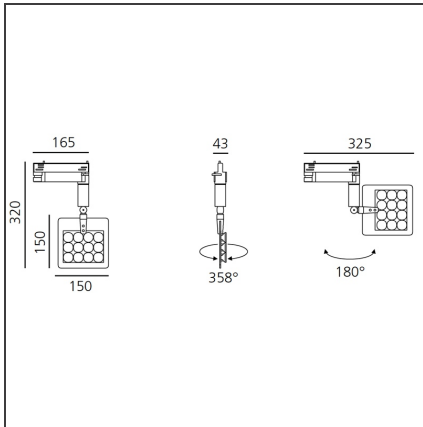

Una Pro Track - 12 LED 38° 3700K

IP20 

DESIGN BY

Carlotta de Bevilacqua

DESCRIPTION

UNA PRO is the result of a new design approach. The objective was to obtain the same high performance of a halogen spotlight from a LED one, but at the same time the classic spotlight icon was brought up for discussion. Thanks to new significant technological innovation, the old concept had to be reinvented and so did the looks and main features of an entire category of luminaries. Important purposes were also energy and material saving and light duration. Due to innovative research and a well-proven expertise, the spotlight system performance is the same as that of previous halogen systems but the overall performance achieved is much better. In fact, the energy consumption of these spotlights is low, the user's relationship with the environment is revolutionary, his interaction with it is free and creative. In addition the the light fixture appears thin due to the flat profile (only 3 mm).

TECHNICAL DRAWINGS

FEATURES

Article Code:	DD0014D00B3	Material:	Aluminium, plastic
Colour:	Aluminium	Series:	Indoor
Installation:	Track, Recessed, Wall, Ceiling		
Environment:	Indoor		

DIMENSIONS

Height:	cm 15
Weight:	kg 0.7
Base Length:	cm 16.5
Base Width:	cm 4.3
Max Extension Height:	cm 32

INCLUDED SOURCES

Category:	LED	Color temperature (K):	3700K
Number:	1		
Watt:	13W		
Type:	0		
Class:	A		

LUMINAIRE

Watt:	13W	Delivered lumens output (lm):	865lm
		CCT:	3700K
		CRI:	80