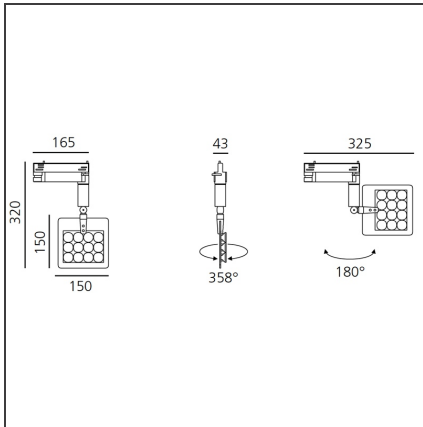

Una Pro Track - 12 LED 38° 3000K

IP20 

DESIGN BY

Carlotta de Bevilacqua

DESCRIPTION

UNA PRO is the result of a new design approach. The objective was to obtain the same high performance of a halogen spotlight from a LED one, but at the same time the classic spotlight icon was brought up for discussion. Thanks to new significant technological innovation, the old concept had to be reinvented and so did the looks and main features of an entire category of luminaries. Important purposes were also energy and material saving and light duration. Due to innovative research and a well-proven expertise, the spotlight system performance is the same as that of previous halogen systems but the overall performance achieved is much better. In fact, the energy consumption of these spotlights is low, the user's relationship with the environment is revolutionary, his interaction with it is free and creative. In addition the the light fixture appears thin due to the flat profile (only 3 mm).

TECHNICAL DRAWINGS

FEATURES

Article Code:	DD0014D10B3W	Material:	Aluminium, plastic
Colour:	White	Series:	Indoor
Installation:	Track, Recessed, Wall, Ceiling		
Environment:	Indoor		

DIMENSIONS

Height:	cm 15
Weight:	kg 0.7
Base Length:	cm 16.5
Base Width:	cm 4.3
Max Extension Height:	cm 32

INCLUDED SOURCES

Category:	LED	Color temperature (K):	3000K
Number:	1		
Watt:	13W		
Type:	0		
Class:	A		

LUMINAIRE

Watt:	13W	Delivered lumens output (lm):	813lm
		CCT:	3000K
		Efficiency:	68%
		Efficacy:	62.52lm/W
		CRI:	80