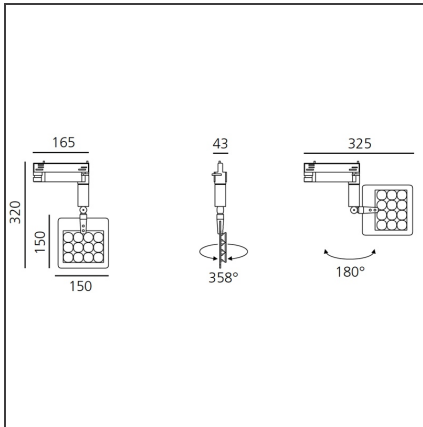

Una Pro Track - 12 LED 38° 3000K

IP20 

DESIGN BY

Carlotta de Bevilacqua

DESCRIPTION

UNA PRO is the result of a new design approach. The objective was to obtain the same high performance of a halogen spotlight from a LED one, but at the same time the classic spotlight icon was brought up for discussion. Thanks to new significant technological innovation, the old concept had to be reinvented and so did the looks and main features of an entire category of luminaries. Important purposes were also energy and material saving and light duration. Due to innovative research and a well-proven expertise, the spotlight system performance is the same as that of previous halogen systems but the overall performance achieved is much better. In fact, the energy consumption of these spotlights is low, the user's relationship with the environment is revolutionary, his interaction with it is free and creative. In addition the the light fixture appears thin due to the flat profile (only 3 mm).

TECHNICAL DRAWINGS

FEATURES

Article Code:	DD0014D00B3W	Material:	Aluminium, plastic
Colour:	Aluminium	Series:	Indoor
Installation:	Track, Recessed, Wall, Ceiling		
Environment:	Indoor		

DIMENSIONS

Height:	cm 15
Weight:	kg 0.7
Base Length:	cm 16.5
Base Width:	cm 4.3
Max Extension Height:	cm 32

INCLUDED SOURCES

Category:	LED	Color temperature (K):	3000K
Number:	1		
Watt:	13W		
Type:	0		
Class:	A		

LUMINAIRE

Watt:	13W	Delivered lumens output (lm):	813lm
		CCT:	3000K
		Efficiency:	68%
		Efficacy:	62.52lm/W
		CRI:	80