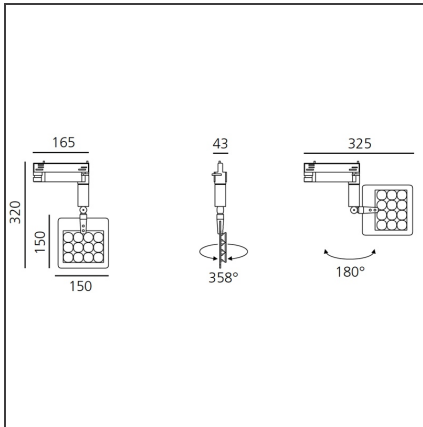

Una Pro Track - 12 LED 20° 3700K

IP20 

DESIGN BY

Carlotta de Bevilacqua

DESCRIPTION

UNA PRO is the result of a new design approach. The objective was to obtain the same high performance of a halogen spotlight from a LED one, but at the same time the classic spotlight icon was brought up for discussion. Thanks to new significant technological innovation, the old concept had to be reinvented and so did the looks and main features of an entire category of luminaries. Important purposes were also energy and material saving and light duration. Due to innovative research and a well-proven expertise, the spotlight system performance is the same as that of previous halogen systems but the overall performance achieved is much better. In fact, the energy consumption of these spotlights is low, the user's relationship with the environment is revolutionary, his interaction with it is free and creative. In addition the the light fixture appears thin due to the flat profile (only 3 mm).

TECHNICAL DRAWINGS

FEATURES

Article Code:	DD0014D00B2	Material:	Aluminium, plastic
Colour:	Aluminium	Series:	Indoor
Installation:	Track, Recessed, Wall, Ceiling		
Environment:	Indoor		

DIMENSIONS

Height:	cm 15
Weight:	kg 0.7
Base Length:	cm 16.5
Base Width:	cm 4.3
Max Extension Height:	cm 32

INCLUDED SOURCES

Category:	LED	Color temperature (K):	3700K
Number:	1		
Watt:	13W		
Type:	0		
Class:	A		

LUMINAIRE

Watt:	13W	Delivered lumens output (lm):	830lm
		CCT:	3700K
		CRI:	80