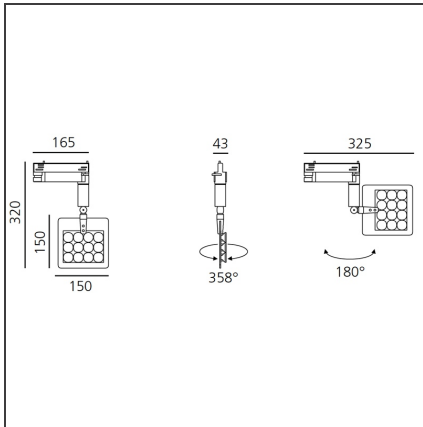

Una Pro Track - 12 LED 20° 3000K

IP20 

DESIGN BY

Carlotta de Bevilacqua

DESCRIPTION

UNA PRO is the result of a new design approach. The objective was to obtain the same high performance of a halogen spotlight from a LED one, but at the same time the classic spotlight icon was brought up for discussion. Thanks to new significant technological innovation, the old concept had to be reinvented and so did the looks and main features of an entire category of luminaries. Important purposes were also energy and material saving and light duration. Due to innovative research and a well-proven expertise, the spotlight system performance is the same as that of previous halogen systems but the overall performance achieved is much better. In fact, the energy consumption of these spotlights is low, the user's relationship with the environment is revolutionary, his interaction with it is free and creative. In addition the the light fixture appears thin due to the flat profile (only 3 mm).

TECHNICAL DRAWINGS

FEATURES

Article Code:	DD0014D10B2W	Material:	Aluminium, plastic
Colour:	White	Series:	Indoor
Installation:	Track, Recessed, Wall, Ceiling		
Environment:	Indoor		

DIMENSIONS

Height:	cm 15
Weight:	kg 0.7
Base Length:	cm 16.5
Base Width:	cm 4.3
Max Extension Height:	cm 32

INCLUDED SOURCES

Category:	LED	Color temperature (K):	3000K
Number:	1		
Watt:	13W		
Type:	0		
Class:	A		

LUMINAIRE

Watt:	13W	Delivered lumens output (lm):	779lm
		CCT:	3000K
		Efficiency:	65%
		Efficacy:	59.95lm/W
		CRI:	80