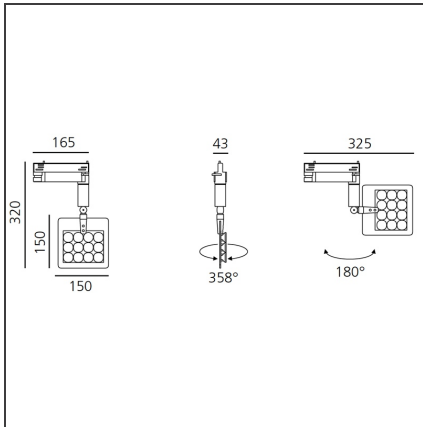

Una Pro Track - 12 LED 20° 3000K

IP20 

DESIGN BY

Carlotta de Bevilacqua

DESCRIPTION

UNA PRO is the result of a new design approach. The objective was to obtain the same high performance of a halogen spotlight from a LED one, but at the same time the classic spotlight icon was brought up for discussion. Thanks to new significant technological innovation, the old concept had to be reinvented and so did the looks and main features of an entire category of luminaries. Important purposes were also energy and material saving and light duration. Due to innovative research and a well-proven expertise, the spotlight system performance is the same as that of previous halogen systems but the overall performance achieved is much better. In fact, the energy consumption of these spotlights is low, the user's relationship with the environment is revolutionary, his interaction with it is free and creative. In addition the the light fixture appears thin due to the flat profile (only 3 mm).

TECHNICAL DRAWINGS

FEATURES

Article Code:	DD0014D00B2W	Material:	Aluminium, plastic
Colour:	Aluminium	Series:	Indoor
Installation:	Track, Recessed, Wall, Ceiling		
Environment:	Indoor		

DIMENSIONS

Height:	cm 15
Weight:	kg 0.7
Base Length:	cm 16.5
Base Width:	cm 4.3
Max Extension Height:	cm 32

INCLUDED SOURCES

Category:	LED	Color temperature (K):	3000K
Number:	1		
Watt:	13W		
Type:	0		
Class:	A		

LUMINAIRE

Watt:	13W	Delivered lumens output (lm):	779lm
		CCT:	3000K
		Efficiency:	65%
		Efficacy:	59.95lm/W
		CRI:	80