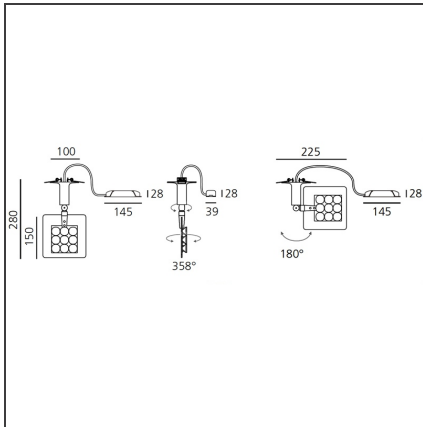

### FEATURES

<b>Article Code:</b>	DD0014G10A3	<b>Material:</b>	Aluminium, plastic
<b>Colour:</b>	White	<b>Series:</b>	Indoor
<b>Installation:</b>	Track, Recessed, Wall, Ceiling		
<b>Environment:</b>	Indoor		

### DIMENSIONS

<b>Height:</b>	cm 15
<b>Weight:</b>	kg 0.7
<b>Base Diameter:</b>	cm 10
<b>Max Extension Height:</b>	cm 28