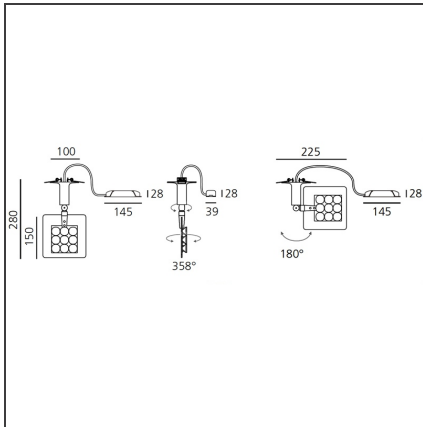

Una Pro Semi-recessed - 9 LED 38° 3700K

IP20 

DESIGN BY

Carlotta de Bevilacqua

DESCRIPTION

UNA PRO is the result of a new design approach. The objective was to obtain the same high performance of a halogen spotlight from a LED one, but at the same time the classic spotlight icon was brought up for discussion. Thanks to new significant technological innovation, the old concept had to be reinvented and so did the looks and main features of an entire category of luminaries. Important purposes were also energy and material saving and light duration. Due to innovative research and a well-proven expertise, the spotlight system performance is the same as that of previous halogen systems but the overall performance achieved is much better. In fact, the energy consumption of these spotlights is low, the user's relationship with the environment is revolutionary, his interaction with it is free and creative. In addition the the light fixture appears thin due to the flat profile (only 3 mm).

TECHNICAL DRAWINGS

FEATURES

Article Code:	DD0014G00A3	Material:	Aluminium, plastic
Colour:	Aluminium	Series:	Indoor
Installation:	Track, Recessed, Wall, Ceiling		
Environment:	Indoor		

DIMENSIONS

Height:	cm 15
Weight:	kg 0.7
Base Diameter:	cm 10
Max Extension Height:	cm 28

INCLUDED SOURCES

Category:	LED	Color temperature (K):	3700K
Number:	1		
Watt:	10,5W		
Type:	0		
Class:	A		

LUMINAIRE

Watt:	10,5W	Delivered lumens output (lm):	649lm
		CCT:	3700K
		CRI:	80