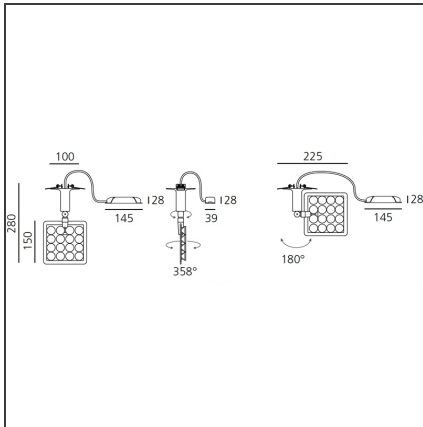

Una Pro Semi-recessed - 16 LED 20° 3700K

IP20 

DESIGN BY

Carlotta de Bevilacqua

DESCRIPTION

UNA PRO is the result of a new design approach. The objective was to obtain the same high performance of a halogen spotlight from a LED one, but at the same time the classic spotlight icon was brought up for discussion. Thanks to new significant technological innovation, the old concept had to be reinvented and so did the looks and main features of an entire category of luminaries. Important purposes were also energy and material saving and light duration. Due to innovative research and a well-proven expertise, the spotlight system performance is the same as that of previous halogen systems but the overall performance achieved is much better. In fact, the energy consumption of these spotlights is low, the user's relationship with the environment is revolutionary, his interaction with it is free and creative. In addition the the light fixture appears thin due to the flat profile (only 3 mm).

TECHNICAL DRAWINGS

FEATURES

Article Code:	DD0014G00C2	Material:	Aluminium, plastic
Colour:	Aluminium	Series:	Indoor
Installation:	Track, Recessed, Wall, Ceiling		
Environment:	Indoor		

DIMENSIONS

Height:	cm 15
Weight:	kg 0.7
Base Diameter:	cm 10
Max Extension Height:	cm 28

INCLUDED SOURCES

Category:	LED	Color temperature (K):	3700K
Number:	1		
Watt:	20W		
Type:	0		
Class:	A		

LUMINAIRE

Watt:	20W	Delivered lumens output (lm):	1084lm
		CCT:	3700K
		CRI:	80