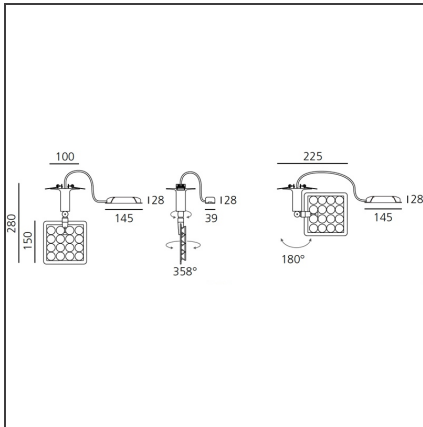

Una Pro Semi-recessed - 16 LED 20° 3000K

IP20 

DESIGN BY

Carlotta de Bevilacqua

DESCRIPTION

UNA PRO is the result of a new design approach. The objective was to obtain the same high performance of a halogen spotlight from a LED one, but at the same time the classic spotlight icon was brought up for discussion. Thanks to new significant technological innovation, the old concept had to be reinvented and so did the looks and main features of an entire category of luminaries. Important purposes were also energy and material saving and light duration. Due to innovative research and a well-proven expertise, the spotlight system performance is the same as that of previous halogen systems but the overall performance achieved is much better. In fact, the energy consumption of these spotlights is low, the user's relationship with the environment is revolutionary, his interaction with it is free and creative. In addition the the light fixture appears thin due to the flat profile (only 3 mm).

TECHNICAL DRAWINGS

FEATURES

Article Code:	DD0014G10C2W	Material:	Aluminium, plastic
Colour:	White	Series:	Indoor
Installation:	Track, Recessed, Wall, Ceiling		
Environment:	Indoor		

DIMENSIONS

Height:	cm 15
Weight:	kg 0.7
Base Diameter:	cm 10
Max Extension Height:	cm 28

INCLUDED SOURCES

Category:	LED	Color temperature (K):	3000K
Number:	1		
Watt:	20W		
Type:	0		
Class:	A		

LUMINAIRE

Watt:	20W	Delivered lumens output (lm):	1017lm
		CCT:	3000K
		Efficiency:	65%
		Efficacy:	53.54lm/W
		CRI:	80