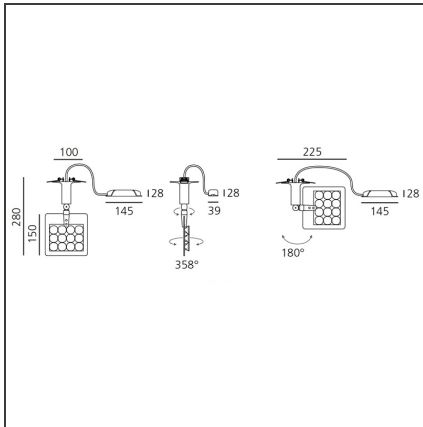

Una Pro Semi-recessed - 12 LED 20° 3700K

IP20 

DESIGN BY

Carlotta de Bevilacqua

DESCRIPTION

UNA PRO is the result of a new design approach. The objective was to obtain the same high performance of a halogen spotlight from a LED one, but at the same time the classic spotlight icon was brought up for discussion. Thanks to new significant technological innovation, the old concept had to be reinvented and so did the looks and main features of an entire category of luminaries. Important purposes were also energy and material saving and light duration. Due to innovative research and a well-proven expertise, the spotlight system performance is the same as that of previous halogen systems but the overall performance achieved is much better. In fact, the energy consumption of these spotlights is low, the user's relationship with the environment is revolutionary, his interaction with it is free and creative. In addition the the light fixture appears thin due to the flat profile (only 3 mm).

TECHNICAL DRAWINGS

FEATURES

Article Code:	DD0014G10B2	Material:	Aluminium, plastic
Colour:	White	Series:	Indoor
Installation:	Track, Recessed, Wall, Ceiling		
Environment:	Indoor		

DIMENSIONS

Height:	cm 15
Weight:	kg 0.7
Base Diameter:	cm 10
Max Extension Height:	cm 28