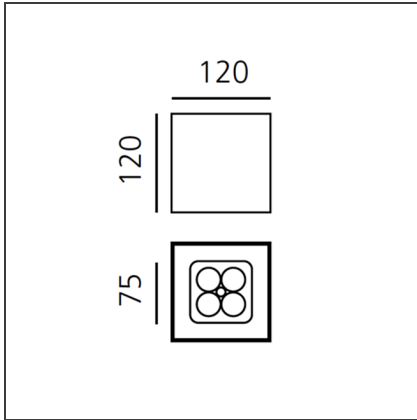

Una Pro 75 SMD - 4 LED 6° 3000K Aluminium

IP20

DESIGN BY

Carlotta de Bevilacqua

DESCRIPTION

UNA PRO is the result of a new design approach. The objective was to obtain the same high performance of a halogen spotlight from a LED one, but at the same time the classic spotlight icon was brought up for discussion. Thanks to new significant technological innovation, the old concept had to be reinvented and so did the looks and main features of an entire category of luminaires. Important purposes were also energy and material saving and light duration. Due to innovative research and a well-proven expertise, the spotlight system performance is the same as that of previous halogen systems but the overall performance achieved is much better. In fact, the energy consumption of these spotlights is low, the user's relationship with the environment is revolutionary, his interaction with it is free and creative. In addition the the light fixture appears thin due to the flat profile (only 3 mm).

TECHNICAL DRAWINGS

FEATURES

Article Code:	DD0014I00D1SW	Material:	Aluminium
Colour:	Aluminium	Series:	Indoor
Installation:	Recessed, Ceiling		
Environment:	Indoor		

DIMENSIONS

Length:	cm 12
Width:	cm 7.5
Height:	cm 12
Weight:	kg 0.5

INCLUDED SOURCES

Category:	LED	Color temperature (K):	3000K
Number:	1		
Watt:	6W		
Type:	0		
Class:	A		

LUMINAIRE

Watt:	6W	Delivered lumens output (lm):	363lm
		CCT:	3000K
		Efficiency:	72%
		Efficacy:	51.91lm/W
		CRI:	80