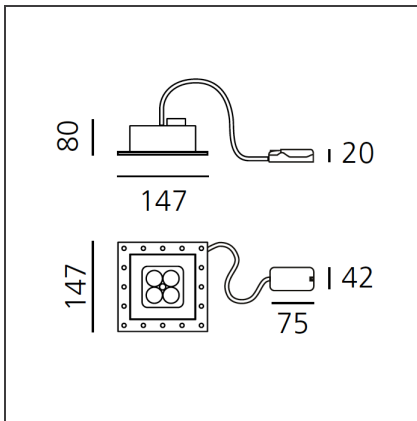

Una Pro 75 Adjustable Recessed - 4 LED 6° 3700K White

IP20 

DESIGN BY

Carlotta de Bevilacqua

DESCRIPTION

UNA PRO is the result of a new design approach. The objective was to obtain the same high performance of a halogen spotlight from a LED one, but at the same time the classic spotlight icon was brought up for discussion. Thanks to new significant technological innovation, the old concept had to be reinvented and so did the looks and main features of an entire category of luminaires. Important purposes were also energy and material saving and light duration. Due to innovative research and a well-proven expertise, the spotlight system performance is the same as that of previous halogen systems but the overall performance achieved is much better. In fact, the energy consumption of these spotlights is low, the user's relationship with the environment is revolutionary, his interaction with it is free and creative. In addition the the light fixture appears thin due to the flat profile (only 3 mm).

TECHNICAL DRAWINGS

FEATURES

Article Code:	DD0014I10D1B	Material:	Aluminium
Colour:	White	Series:	Indoor
Installation:	Recessed, Ceiling		
Environment:	Indoor		

DIMENSIONS

Length:	cm 14.7	Cutout Width:	cm 8
Height:	cm 14.7		
Weight:	kg 0.4		