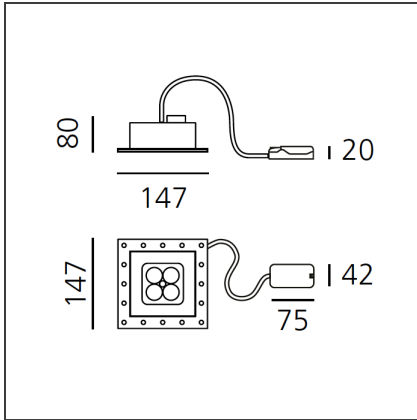

Una Pro 75 Adjustable Recessed - 4 LED 6° 3000K White

IP20 

DESIGN BY

Carlotta de Bevilacqua

DESCRIPTION

UNA PRO is the result of a new design approach. The objective was to obtain the same high performance of a halogen spotlight from a LED one, but at the same time the classic spotlight icon was brought up for discussion. Thanks to new significant technological innovation, the old concept had to be reinvented and so did the looks and main features of an entire category of luminaires. Important purposes were also energy and material saving and light duration. Due to innovative research and a well-proven expertise, the spotlight system performance is the same as that of previous halogen systems but the overall performance achieved is much better. In fact, the energy consumption of these spotlights is low, the user's relationship with the environment is revolutionary, his interaction with it is free and creative. In addition the the light fixture appears thin due to the flat profile (only 3 mm).

TECHNICAL DRAWINGS

FEATURES

Article Code:	DD0014I10D1BW	Material:	Aluminium
Colour:	White	Series:	Indoor
Installation:	Recessed, Ceiling		
Environment:	Indoor		

DIMENSIONS

Length:	cm 14.7	Cutout Width:	cm 8
Height:	cm 14.7		
Weight:	kg 0.4		