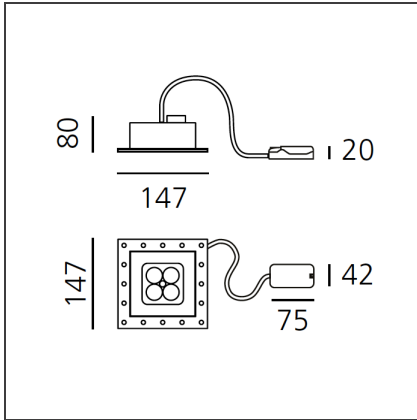

Una Pro 75 Adjustable Recessed - 4 LED 6° 3000K Aluminium

IP20 

DESIGN BY

Carlotta de Bevilacqua

DESCRIPTION

UNA PRO is the result of a new design approach. The objective was to obtain the same high performance of a halogen spotlight from a LED one, but at the same time the classic spotlight icon was brought up for discussion. Thanks to new significant technological innovation, the old concept had to be reinvented and so did the looks and main features of an entire category of luminaires. Important purposes were also energy and material saving and light duration. Due to innovative research and a well-proven expertise, the spotlight system performance is the same as that of previous halogen systems but the overall performance achieved is much better. In fact, the energy consumption of these spotlights is low, the user's relationship with the environment is revolutionary, his interaction with it is free and creative. In addition the the light fixture appears thin due to the flat profile (only 3 mm).

TECHNICAL DRAWINGS

FEATURES

Article Code:	DD0014I00D1W	Material:	Aluminium
Colour:	Aluminium	Series:	Indoor
Installation:	Recessed, Ceiling		
Environment:	Indoor		

DIMENSIONS

Length:	cm 14.7	Cutout Width:	cm 8
Height:	cm 14.7		
Weight:	kg 0.4		