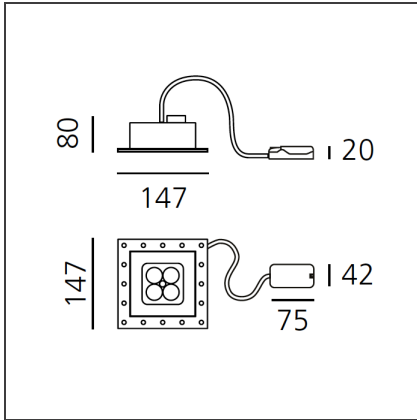

Una Pro 75 Adjustable Recessed - 4 LED 38° 3700K Aluminium

IP20 

DESIGN BY

Carlotta de Bevilacqua

DESCRIPTION

UNA PRO is the result of a new design approach. The objective was to obtain the same high performance of a halogen spotlight from a LED one, but at the same time the classic spotlight icon was brought up for discussion. Thanks to new significant technological innovation, the old concept had to be reinvented and so did the looks and main features of an entire category of luminaires. Important purposes were also energy and material saving and light duration. Due to innovative research and a well-proven expertise, the spotlight system performance is the same as that of previous halogen systems but the overall performance achieved is much better. In fact, the energy consumption of these spotlights is low, the user's relationship with the environment is revolutionary, his interaction with it is free and creative. In addition the the light fixture appears thin due to the flat profile (only 3 mm).

TECHNICAL DRAWINGS

FEATURES

Article Code:	DD0014I00D3	Material:	Aluminium
Colour:	Aluminium	Series:	Indoor
Installation:	Recessed, Ceiling		
Environment:	Indoor		

DIMENSIONS

Length:	cm 14.7	Cutout Width:	cm 8
Height:	cm 14.7		
Weight:	kg 0.4		