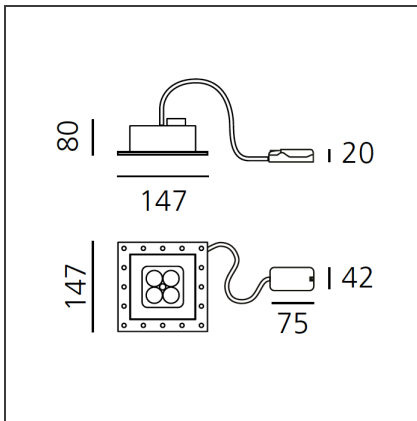

Una Pro 75 Adjustable Recessed - 4 LED 38° 3000K White

IP20 

DESIGN BY

Carlotta de Bevilacqua

DESCRIPTION

UNA PRO is the result of a new design approach. The objective was to obtain the same high performance of a halogen spotlight from a LED one, but at the same time the classic spotlight icon was brought up for discussion. Thanks to new significant technological innovation, the old concept had to be reinvented and so did the looks and main features of an entire category of luminaires. Important purposes were also energy and material saving and light duration. Due to innovative research and a well-proven expertise, the spotlight system performance is the same as that of previous halogen systems but the overall performance achieved is much better. In fact, the energy consumption of these spotlights is low, the user's relationship with the environment is revolutionary, his interaction with it is free and creative. In addition the the light fixture appears thin due to the flat profile (only 3 mm).

TECHNICAL DRAWINGS

FEATURES

Article Code:	DD0014I10D3BW	Material:	Aluminium
Colour:	White	Series:	Indoor
Installation:	Recessed, Ceiling		
Environment:	Indoor		

DIMENSIONS

Length:	cm 14.7	Cutout Width:	cm 8
Height:	cm 14.7		
Weight:	kg 0.4		