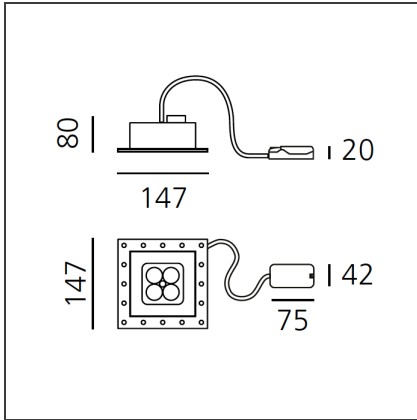

Una Pro 75 Adjustable Recessed - 4 LED 38° 3000K Aluminium

IP20 

DESIGN BY

Carlotta de Bevilacqua

DESCRIPTION

UNA PRO is the result of a new design approach. The objective was to obtain the same high performance of a halogen spotlight from a LED one, but at the same time the classic spotlight icon was brought up for discussion. Thanks to new significant technological innovation, the old concept had to be reinvented and so did the looks and main features of an entire category of luminaires. Important purposes were also energy and material saving and light duration. Due to innovative research and a well-proven expertise, the spotlight system performance is the same as that of previous halogen systems but the overall performance achieved is much better. In fact, the energy consumption of these spotlights is low, the user's relationship with the environment is revolutionary, his interaction with it is free and creative. In addition the the light fixture appears thin due to the flat profile (only 3 mm).

TECHNICAL DRAWINGS

FEATURES

Article Code:	DD0014I00D3W	Material:	Aluminium
Colour:	Aluminium	Series:	Indoor
Installation:	Recessed, Ceiling		
Environment:	Indoor		

DIMENSIONS

Length:	cm 14.7	Cutout Width:	cm 8
Height:	cm 14.7		
Weight:	kg 0.4		