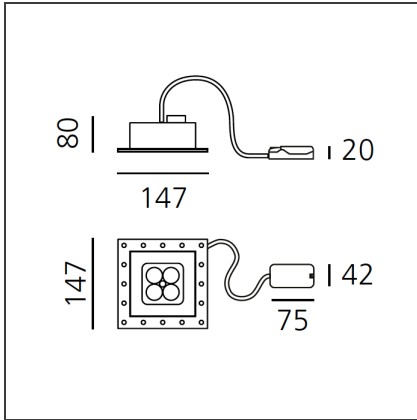

Una Pro 75 Adjustable Recessed - 4 LED 20° 3000K White

IP20

DESIGN BY

Carlotta de Bevilacqua

DESCRIPTION

UNA PRO is the result of a new design approach. The objective was to obtain the same high performance of a halogen spotlight from a LED one, but at the same time the classic spotlight icon was brought up for discussion. Thanks to new significant technological innovation, the old concept had to be reinvented and so did the looks and main features of an entire category of luminaires. Important purposes were also energy and material saving and light duration. Due to innovative research and a well-proven expertise, the spotlight system performance is the same as that of previous halogen systems but the overall performance achieved is much better. In fact, the energy consumption of these spotlights is low, the user's relationship with the environment is revolutionary, his interaction with it is free and creative. In addition the the light fixture appears thin due to the flat profile (only 3 mm).

TECHNICAL DRAWINGS

FEATURES

Article Code:	DD0014I10D2BW	Material:	Aluminium
Colour:	White	Series:	Indoor
Installation:	Recessed, Ceiling		
Environment:	Indoor		

DIMENSIONS

Length:	cm 14.7	Cutout Width:	cm 8
Height:	cm 14.7		
Weight:	kg 0.4		