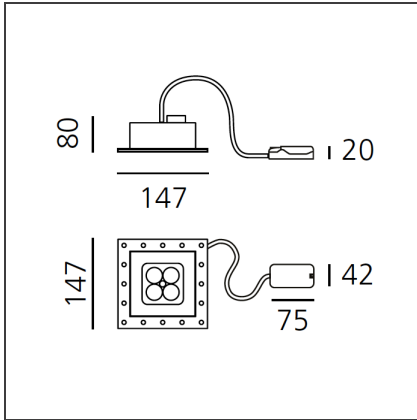

Una Pro 75 Adjustable Recessed - 4 LED 20° 3000K Aluminium

IP20

DESIGN BY

Carlotta de Bevilacqua

DESCRIPTION

UNA PRO is the result of a new design approach. The objective was to obtain the same high performance of a halogen spotlight from a LED one, but at the same time the classic spotlight icon was brought up for discussion. Thanks to new significant technological innovation, the old concept had to be reinvented and so did the looks and main features of an entire category of luminaires. Important purposes were also energy and material saving and light duration. Due to innovative research and a well-proven expertise, the spotlight system performance is the same as that of previous halogen systems but the overall performance achieved is much better. In fact, the energy consumption of these spotlights is low, the user's relationship with the environment is revolutionary, his interaction with it is free and creative. In addition the the light fixture appears thin due to the flat profile (only 3 mm).

TECHNICAL DRAWINGS

FEATURES

Article Code:	DD0014I00D2W	Material:	Aluminium
Colour:	Aluminium	Series:	Indoor
Installation:	Recessed, Ceiling		
Environment:	Indoor		

DIMENSIONS

Length:	cm 14.7	Cutout Width:	cm 8
Height:	cm 14.7		
Weight:	kg 0.4		