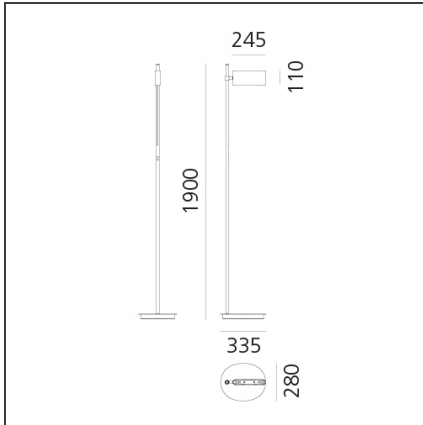

Two Flags Floor - Black

IP20 

DESIGN BY

Ernesto Gismondi, Neil Poulton

TECHNICAL DRAWINGS

FEATURES

Article Code:	DEG8100C09L	Material:	Steel, borosilicate glass
Colour:	Black	Series:	Design, Danese
Installation:	Floor		
Environment:	Indoor		

DIMENSIONS

Height:	cm 190
Base Length:	cm 33.5
Base Width:	cm 28

INCLUDED SOURCES

Category:	LED	Color temperature (K):	3000K
Number:	1	CRI:	90
Watt:	21W		
Type:	0		
Class:	A		

LUMINAIRE

Watt:	21W	Delivered lumens output (lm):	1131lm
		CCT:	3000K
		CRI:	90