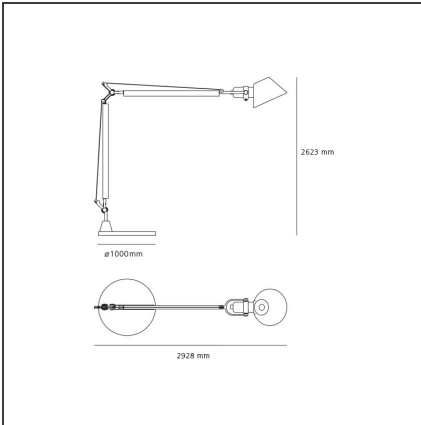

Tolomeo XXL with fixed support - Fluo

IP65   

DESIGN BY

Michele De Lucchi, Giancarlo Fassina

DESCRIPTION

The famous Tolomeo, icon of the Italian Design, becomes giant. In scale 4:1 relative to the table model, it's both indoor and outdoor. Fixed support (pivot) made up of mass-coloured concrete; mobile-arm structure in extruded EN-AW-6060 aluminium with bright anodizing treatment; diffuser in mass-pigmented polypropylene, screen in light-diffusing silkscreened methacrylate, reflector in painted aluminium; polished-painted articulations in die-cast EN-AB 46100 aluminium; adjustment system in AISI 316 stainless steel; silicone seal gaskets.

TECHNICAL DRAWINGS

FEATURES

Article Code:	1535010A	Material:	Aluminium, technopolymer, cement
Colour:	Silver grey	Series:	Design
Installation:	Floor	Area contract:	Hospitality, Office, Culture
Environment:	Indoor	Emission:	Direct Adjustable

DIMENSIONS

Length:	cm 292	Impact Resistance:	ND
Height:	cm 262	Glow Wire Test:	ND

INCLUDED SOURCES

Category:	FLUO	Color Rendering:	N/s
Number:	2	Color temperature (K):	3000K
Watt:	57 W	Class:	A
Lbs:	Tc-tel		
Socket:	Gx24q-5		