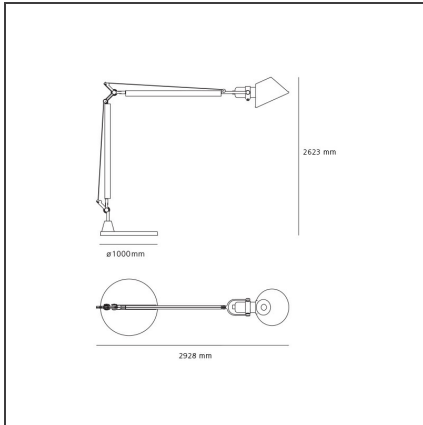

Tolomeo XXL with base - Fluo

IP65    

DESIGN BY

Michele De Lucchi, Giancarlo Fassina

DESCRIPTION

The famous Tolomeo, icon of the Italian Design, becomes giant. In scale 4:1 relative to the table model, it's both indoor and outdoor. Base made up of mass-coloured concrete; mobile-arm structure in extruded EN-AW-6060 aluminium with bright anodizing treatment; diffuser in mass-pigmented polypropylene, screen in light-diffusing silkscreened methacrylate, reflector in painted aluminium; polished-painted articulations in die-cast EN-AB 46100 aluminium; adjustment system in AISI 316 stainless steel; silicone seal gaskets.

TECHNICAL DRAWINGS

FEATURES

Article Code:	1532010A	Material:	Aluminium, technopolymer, cement
Colour:	Silver grey	Series:	Design
Installation:	Floor	Area contract:	Hospitality, Office, Culture
Environment:	Indoor	Emission:	Direct Adjustable

DIMENSIONS

Length:	cm 292	Impact Resistance:	ND
Height:	cm 262	Glow Wire Test:	ND
Base Diameter:	cm 100		

INCLUDED SOURCES

Category:	FLUO	Color Rendering:	N/s
Number:	2	Color temperature (K):	3000K
Watt:	57 W	Class:	A
Lbs:	Tc-tel		
Socket:	Gx24q-5		