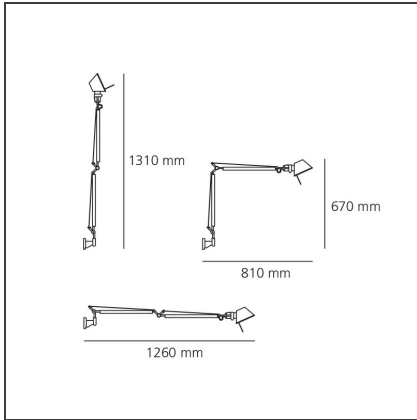

Tolomeo Wall - White

IP20

DESIGN BY

Michele De Lucchi, Giancarlo Fassina

DESCRIPTION

Cantilevered arms in polished aluminium; diffuser in white aluminium; joints and wall support in polished aluminium. System of spring balancing. The code refers to the luminaire's body only

TECHNICAL DRAWINGS

FEATURES

Article Code:	A004420	Material:	Aluminium
Colour:	White	Series:	Design
Installation:	Wall		

DIMENSIONS

Length:	cm 81	Max Extension Length:	cm 126
Height:	cm 67		
Max Extension Height:	cm 131		

NOT INCLUDED SOURCES

Category:	HALO	Color Rendering:	1a
Number:	1	Color temperature (K):	2900K
Watt:	77W		
Lbs:	Qa60		
Socket:	E27		
Duration (h):	2000h		

ALTERNATIVE SOURCES

Category:	LED
Number:	1
Watt:	8W
Delivered lumens output (lm):	1000lm
Type:	2
Socket:	E27
Class:	A

LUMINAIRE

Watt:	77W
Voltage:	220V-240V

Notes

Possibility to mount LED source on E27 Socket

ACCESSORIES

TOLOMEO
SUPPORTO
PARETE NEW
A025150