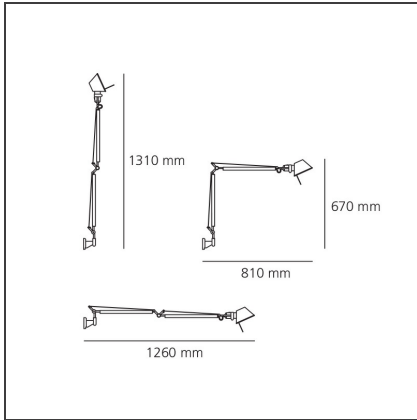

Tolomeo Wall - Black

IP20    

DESIGN BY

Michele De Lucchi, Giancarlo Fassina

DESCRIPTION

Cantilevered arms in polished aluminium; diffuser in black aluminium; joints and wall support in polished aluminium. System of spring balancing. The code refers to the luminaire's body only

TECHNICAL DRAWINGS

FEATURES

Article Code:	A004430	Material:	Aluminium
Colour:	Black	Series:	Design
Installation:	Wall		

DIMENSIONS

Length:	cm 81	Max Extension Length:	cm 126
Height:	cm 67		
Max Extension Height:	cm 131		

NOT INCLUDED SOURCES

Category:	HALO	Color Rendering:	1a
Number:	1	Color temperature (K):	2900K
Watt:	77W		
Lbs:	Qa60		
Socket:	E27		
Duration (h):	2000h		

ALTERNATIVE SOURCES

Category:	LED
Number:	1
Watt:	8W
Delivered lumens output (lm):	1000lm
Type:	2
Socket:	E27
Class:	A

LUMINAIRE

Watt:	77W
Voltage:	220V-240V

Notes

Possibility to mount LED source on E27 Socket

ACCESSORIES

TOLOMEO
SUPPORTO
PARETE NEW
A025150