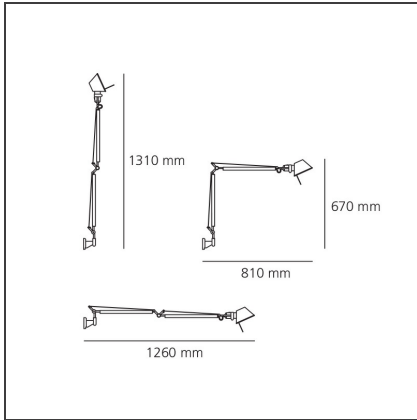

Tolomeo Wall - Aluminium

IP20    

DESIGN BY

Michele De Lucchi, Giancarlo Fassina

DESCRIPTION

Cantilevered arms in polished aluminium; diffuser in matt anodised aluminium; joints and wall support in polished aluminium. System of spring balancing. The code refers to the luminaire's body only

TECHNICAL DRAWINGS

FEATURES

Article Code:	A001000	Material:	Aluminium
Colour:	Aluminium	Series:	Design
Installation:	Wall		

DIMENSIONS

Length:	cm 81	Max Extension Length:	cm 126
Height:	cm 67		
Max Extension Height:	cm 131		

NOT INCLUDED SOURCES

Category:	HALO	Color Rendering:	1a
Number:	1	Color temperature (K):	2900K
Watt:	77W		
Lbs:	Qa60		
Socket:	E27		
Duration (h):	2000h		

ALTERNATIVE SOURCES

Category:	LED
Number:	1
Watt:	8W
Delivered lumens output (lm):	1000lm
Type:	2
Socket:	E27
Class:	A

LUMINAIRE

Watt:	77W
Voltage:	220V-240V

Notes

Possibility to mount LED source on E27 Socket

ACCESSORIES

TOLOMEO
SUPPORTO
PARETE NEW
A025150