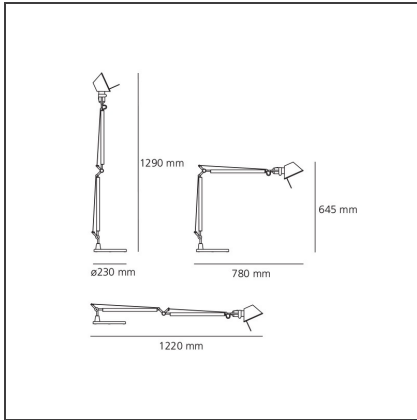

TECHNICAL DRAWINGS

FEATURES

Article Code:	A004420	Material:	aluminium, steel
Colour:	White	Series:	Design
Installation:	Table		

DIMENSIONS

Length:	cm 78	Max Extension Length:	cm 122
Height:	cm 64.5	Impact Resistance:	N/D
Base Diameter:	cm 23	Glow Wire Test:	N/D
Max Extension Height:	cm 129		

NOT INCLUDED SOURCES

Category:	HALO	Color Rendering:	1a
Number:	1	Color temperature (K):	2900K
Watt:	77W		
Lbs:	A60		
Socket:	E27		
Duration (h):	1000h		

ALTERNATIVE SOURCES

Category:	LED
Number:	1
Watt:	8W
Type:	2
Socket:	E27
Class:	A

LUMINAIRE

Watt:	77W
Voltage:	220V-240V

Notes

Interchangeable support: table base, clamp, desk fixed support and twin support that allows two independent lamp units to be fitted. Possibility to mount LED source on E27 Socket