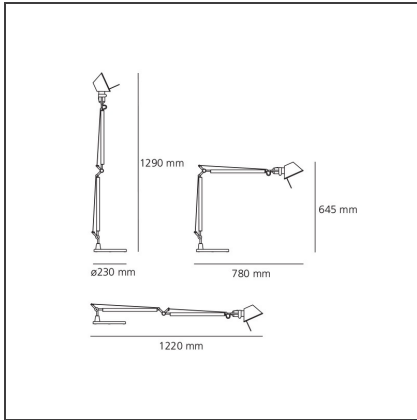

Tolomeo Table - Metal grey

IP20    

DESIGN BY

Michele De Lucchi, Giancarlo Fassina

DESCRIPTION

Base and cantilevered arms in polished aluminium; diffuser in matt anodised aluminium; joints and supports in polished aluminium. System of spring balancing. The code refers to the luminaire's body only

TECHNICAL DRAWINGS

FEATURES

Article Code:	A001000	Material:	aluminium, steel
Colour:	Metal grey	Series:	Design
Installation:	Table		

DIMENSIONS

Length:	cm 78	Max Extension Length:	cm 122
Height:	cm 64.5	Impact Resistance:	N/D
Base Diameter:	cm 23	Glow Wire Test:	N/D
Max Extension Height:	cm 129		

LUMINAIRE

Watt:	77W
Voltage:	220V-240V

Notes

Interchangeable support: table base, clamp, desk fixed support and twin support that allows two independent lamp units to be fitted. Possibility to mount LED source on E27 Socket