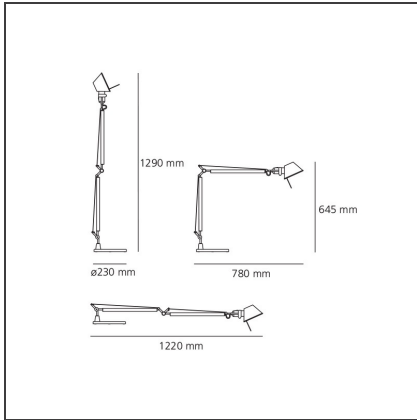

Tolomeo Table - Black

IP20

DESIGN BY

Michele De Lucchi, Giancarlo Fassina

DESCRIPTION

Base and cantilevered arms in polished aluminium; diffuser in matt anodised black aluminium; joints and supports in polished aluminium. System of spring balancing. The code refers to the luminaire's body only

TECHNICAL DRAWINGS

FEATURES

Article Code:	A004430	Material:	aluminium, steel
Colour:	Black	Series:	Design
Installation:	Table		

DIMENSIONS

Length:	cm 78	Max Extension Length:	cm 122
Height:	cm 64.5	Impact Resistance:	N/D
Base Diameter:	cm 23	Glow Wire Test:	N/D
Max Extension Height:	cm 129		

LUMINAIRE

Watt:	77W
Voltage:	220V-240V

Notes

Interchangeable support: table base, clamp, desk fixed support and twin support that allows two independent lamp units to be fitted. Possibility to mount LED source on E27 Socket