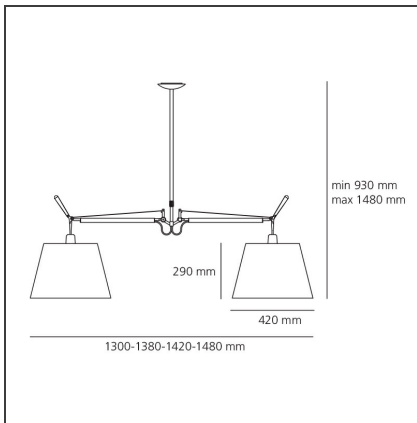

Tolomeo Suspension Basculante 2 Bracci - Structure

IP20

Dimmerable: + -

DESIGN BY

Michele De Lucchi, Giancarlo Fassina

DESCRIPTION

Cantilevered arms in polished aluminium; diffuser in parchment paper on a plastic frame, joints in polished aluminium. The code refers to the luminaire's body only

TECHNICAL DRAWINGS

FEATURES

Article Code:	0630010A	Material:	Aluminum
Colour:	Aluminium	Series:	Design
Installation:	Suspension		

DIMENSIONS

Width:	cm 130
Height:	cm 93
Max Height from ceiling:	cm 148

NOT INCLUDED SOURCES

LUMINAIRE

Watt:	2x150W
Voltage:	220V-240V

Notes

Possibility to mount LED source on E27 Socket

ACCESSORIES

TOLOMEO MEGA
DIFF.PERG.360
0780020A

TOLOMEO
SOSP.DEC.SOLO
DIFF.PERGAMENA
0372050A

TOLOMEO MEGA
DIFF.RASO 360
0781020A