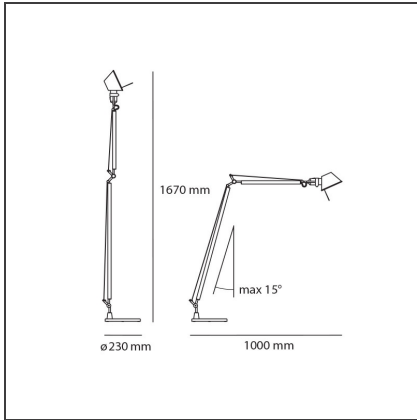

Tolomeo Reading Floor LED 3000K

IP20     

DESIGN BY

Michele De Lucchi, Giancarlo Fassina

DESCRIPTION

The code is referred to the body lamp only

TECHNICAL DRAWINGS

FEATURES

| | | | |
|----------------------|-----------|------------------|------------------|
| Article Code: | A013100 | Material: | Aluminium, steel |
| Colour: | Aluminium | Series: | Design |
| Installation: | Floor | | |

DIMENSIONS

| | | | |
|------------------------------|--------|------------------------------|--------|
| Base Diameter: | cm 23 | Max Extension Length: | cm 100 |
| Max Extension Height: | cm 167 | Glow Wire Test: | 750 |