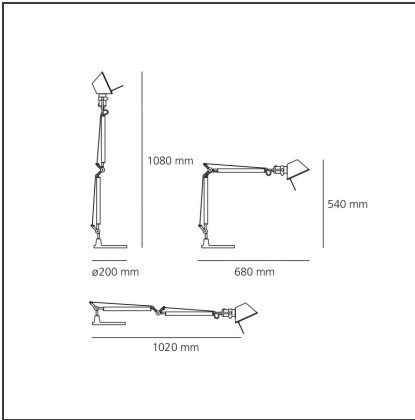

Tolomeo Mini Table - Black

IP20

DESIGN BY

Michele De Lucchi, Giancarlo Fassina

DESCRIPTION

Base and cantilevered arms in polished aluminium; diffuser in matt anodised black aluminium; joints and supports in polished aluminium. System of spring balancing. The code is referred to the body lamp only

TECHNICAL DRAWINGS

FEATURES

Article Code:	A005940	Material:	aluminium, steel
Colour:	Black	Series:	Design
Installation:	Table		

DIMENSIONS

Length:	cm 68	Max Extension Length:	cm 102
Height:	cm 54	Impact Resistance:	N/D
Base Diameter:	cm 20	Glow Wire Test:	N/D
Max Extension Height:	cm 108		

LUMINAIRE

Watt:	77W	Delivered lumens output (lm):	1180lm
Voltage:	220V-240V	CCT:	2900K

Notes

Interchangeable support: table base, clamp, desk fixed support and twin support that allows two independent lamp units to be fitted. Possibility to mount LED source on E27 Socket