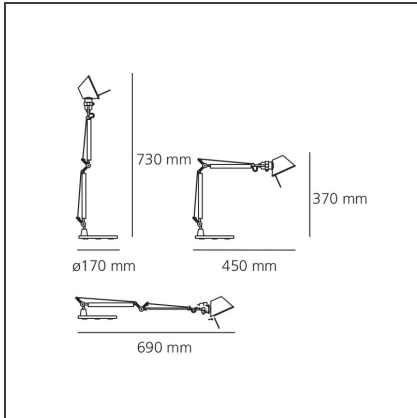

Tolomeo Micro Table - Only body - Glossy white

IP20     

DESIGN BY

Michele De Lucchi, Giancarlo Fassina

DESCRIPTION

Base and cantilevered arms in polished aluminium; diffuser in matt anodised aluminium; joints and supports in polished aluminium. System of spring balancing. The code is referred to the body lamp only

TECHNICAL DRAWINGS

FEATURES

Article Code:	0010920A	Material:	Aluminium, steel
Colour:	Glossy white	Series:	Design
Installation:	Table		

DIMENSIONS

Length:	cm 45	Max Extension Length:	cm 69
Height:	cm 37		
Base Diameter:	cm 17		
Max Extension Height:	cm 73		

LUMINAIRE

Watt:	46W
Voltage:	220V-240V

Notes

Interchangeable support: table base, clamp, desk fixed support and twin support that allows two independent lamp units to be fitted. Possibility to mount LED source on E14 Socket